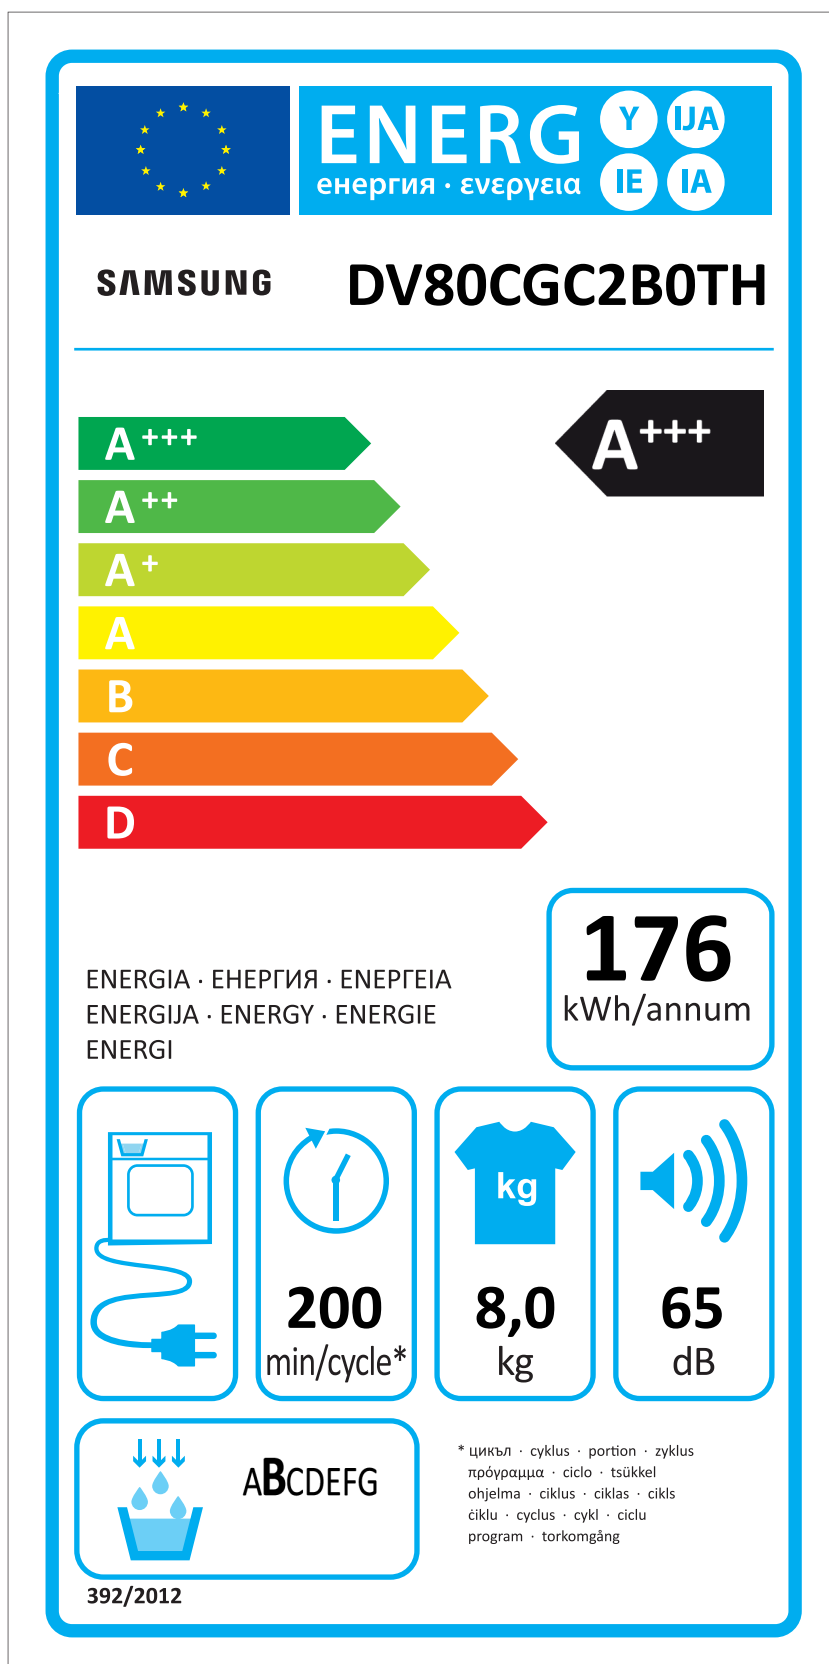

ERP LABEL ENERGY (DRYER CONDENSER TYPE)

CODE : DC68-03225C
Size : 110 x 220 (mm)
Material : ART